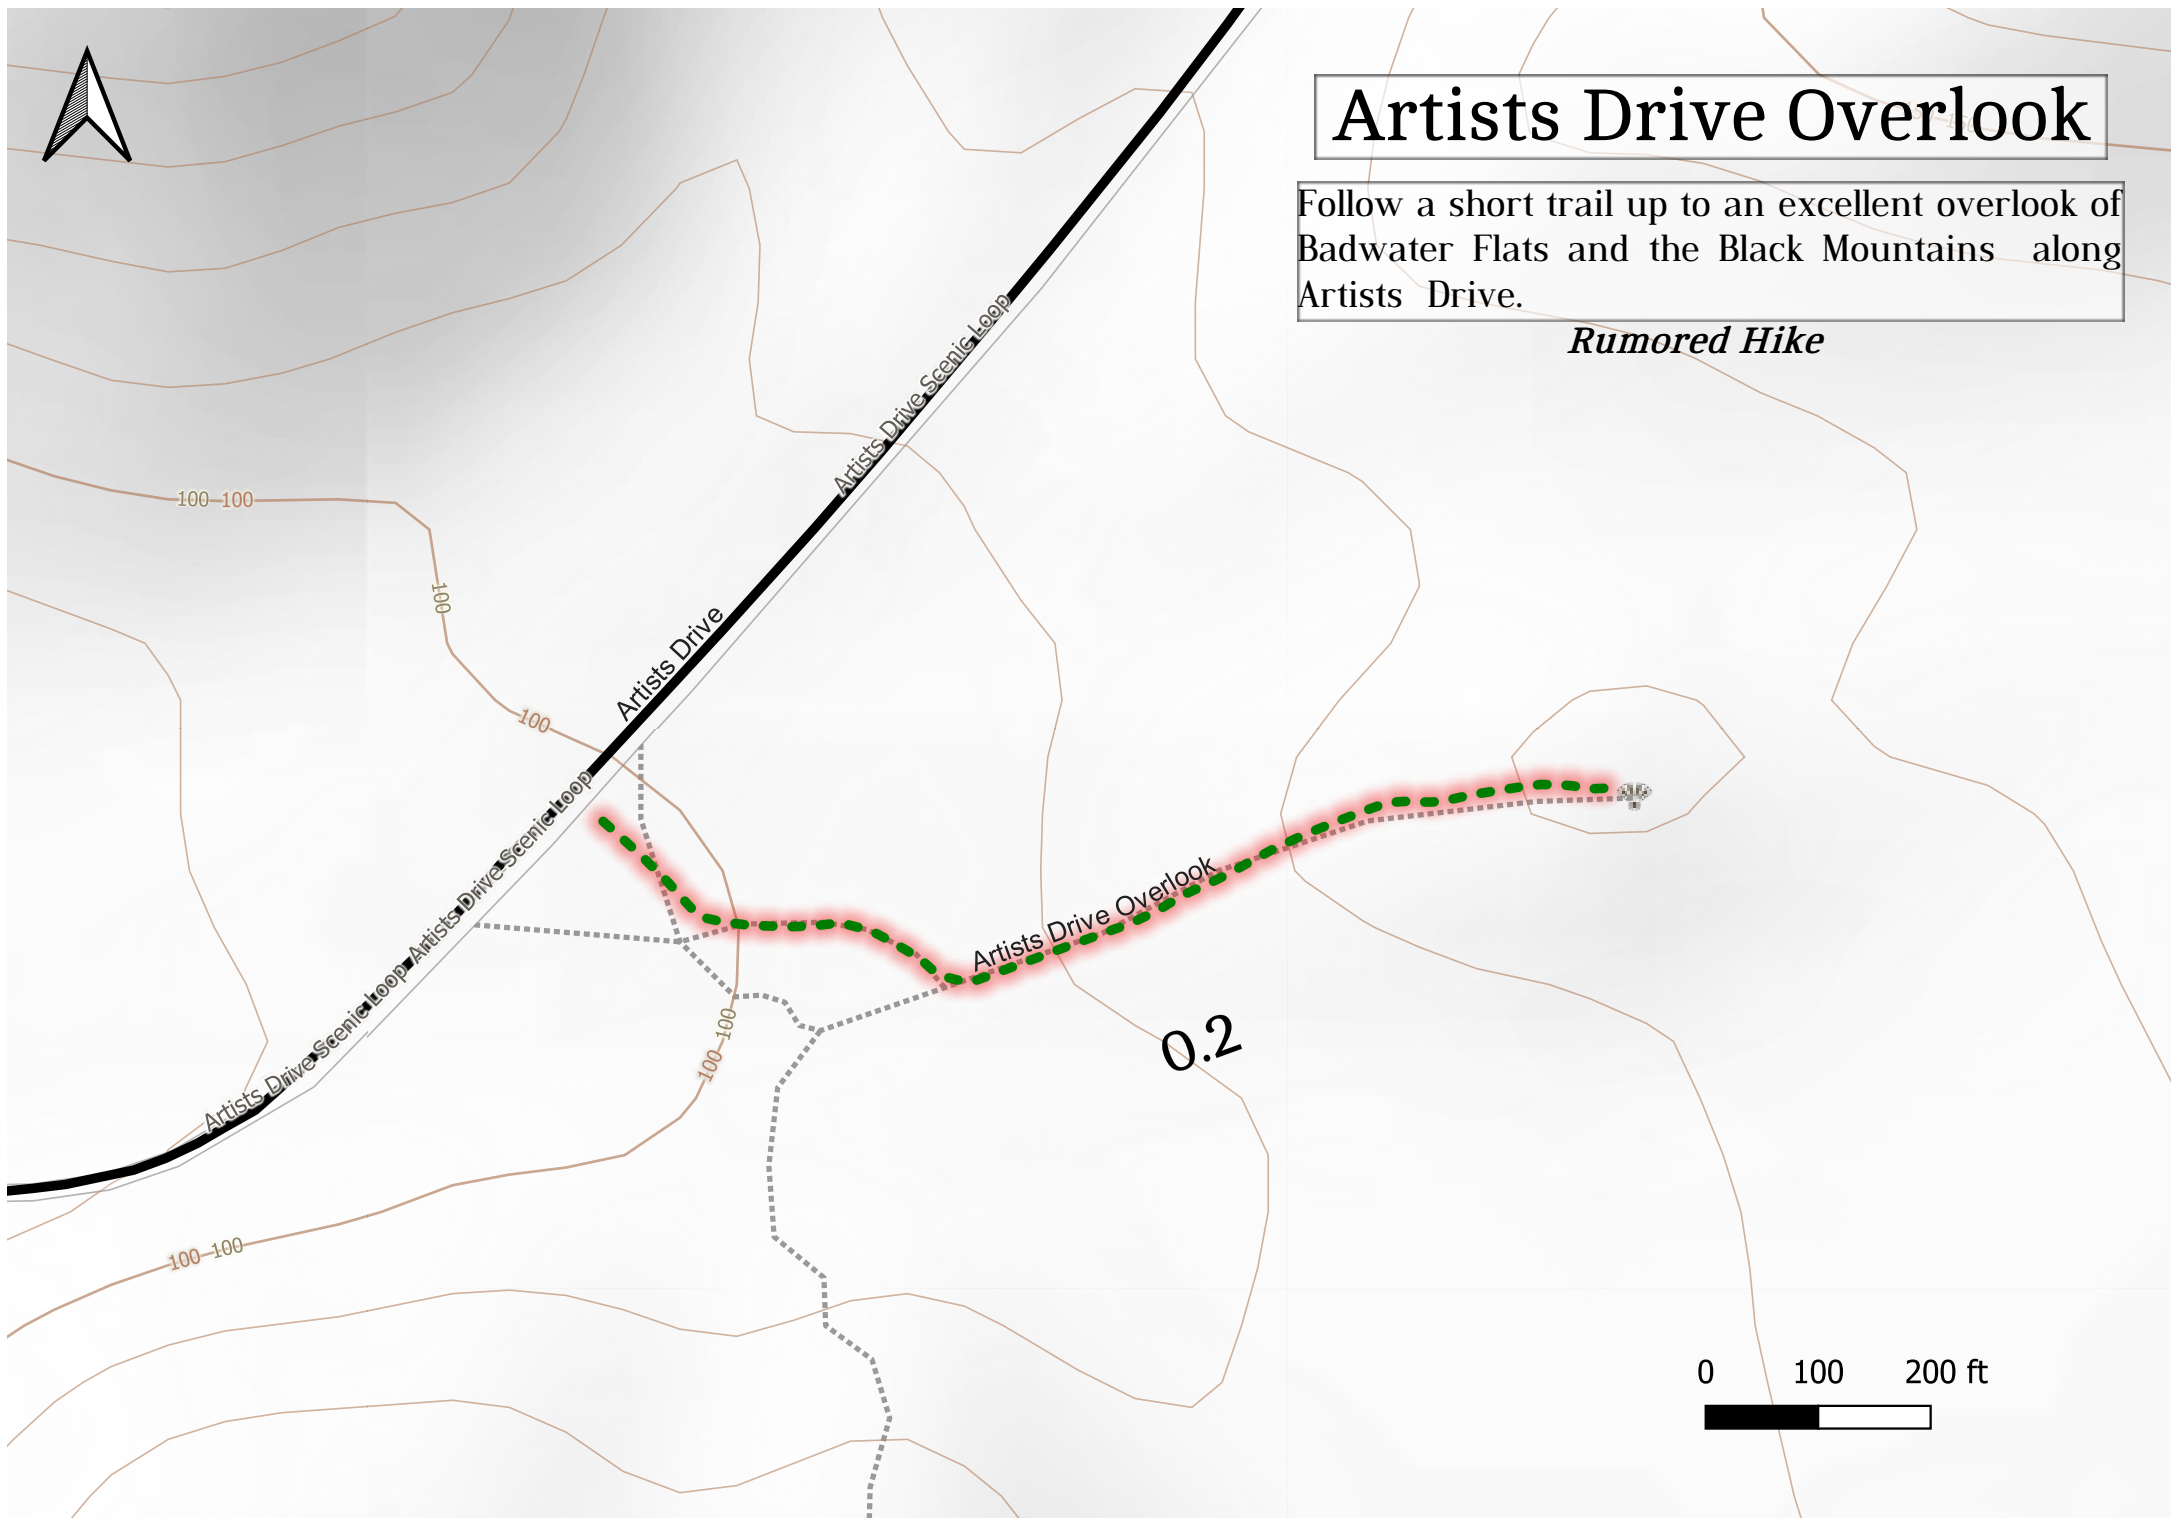

# Artists Drive Overlook

Follow a short trail up to an excellent overlook of Badwater Flats and the Black Mountains along Artists Drive.

*Rumored Hike*

0.2