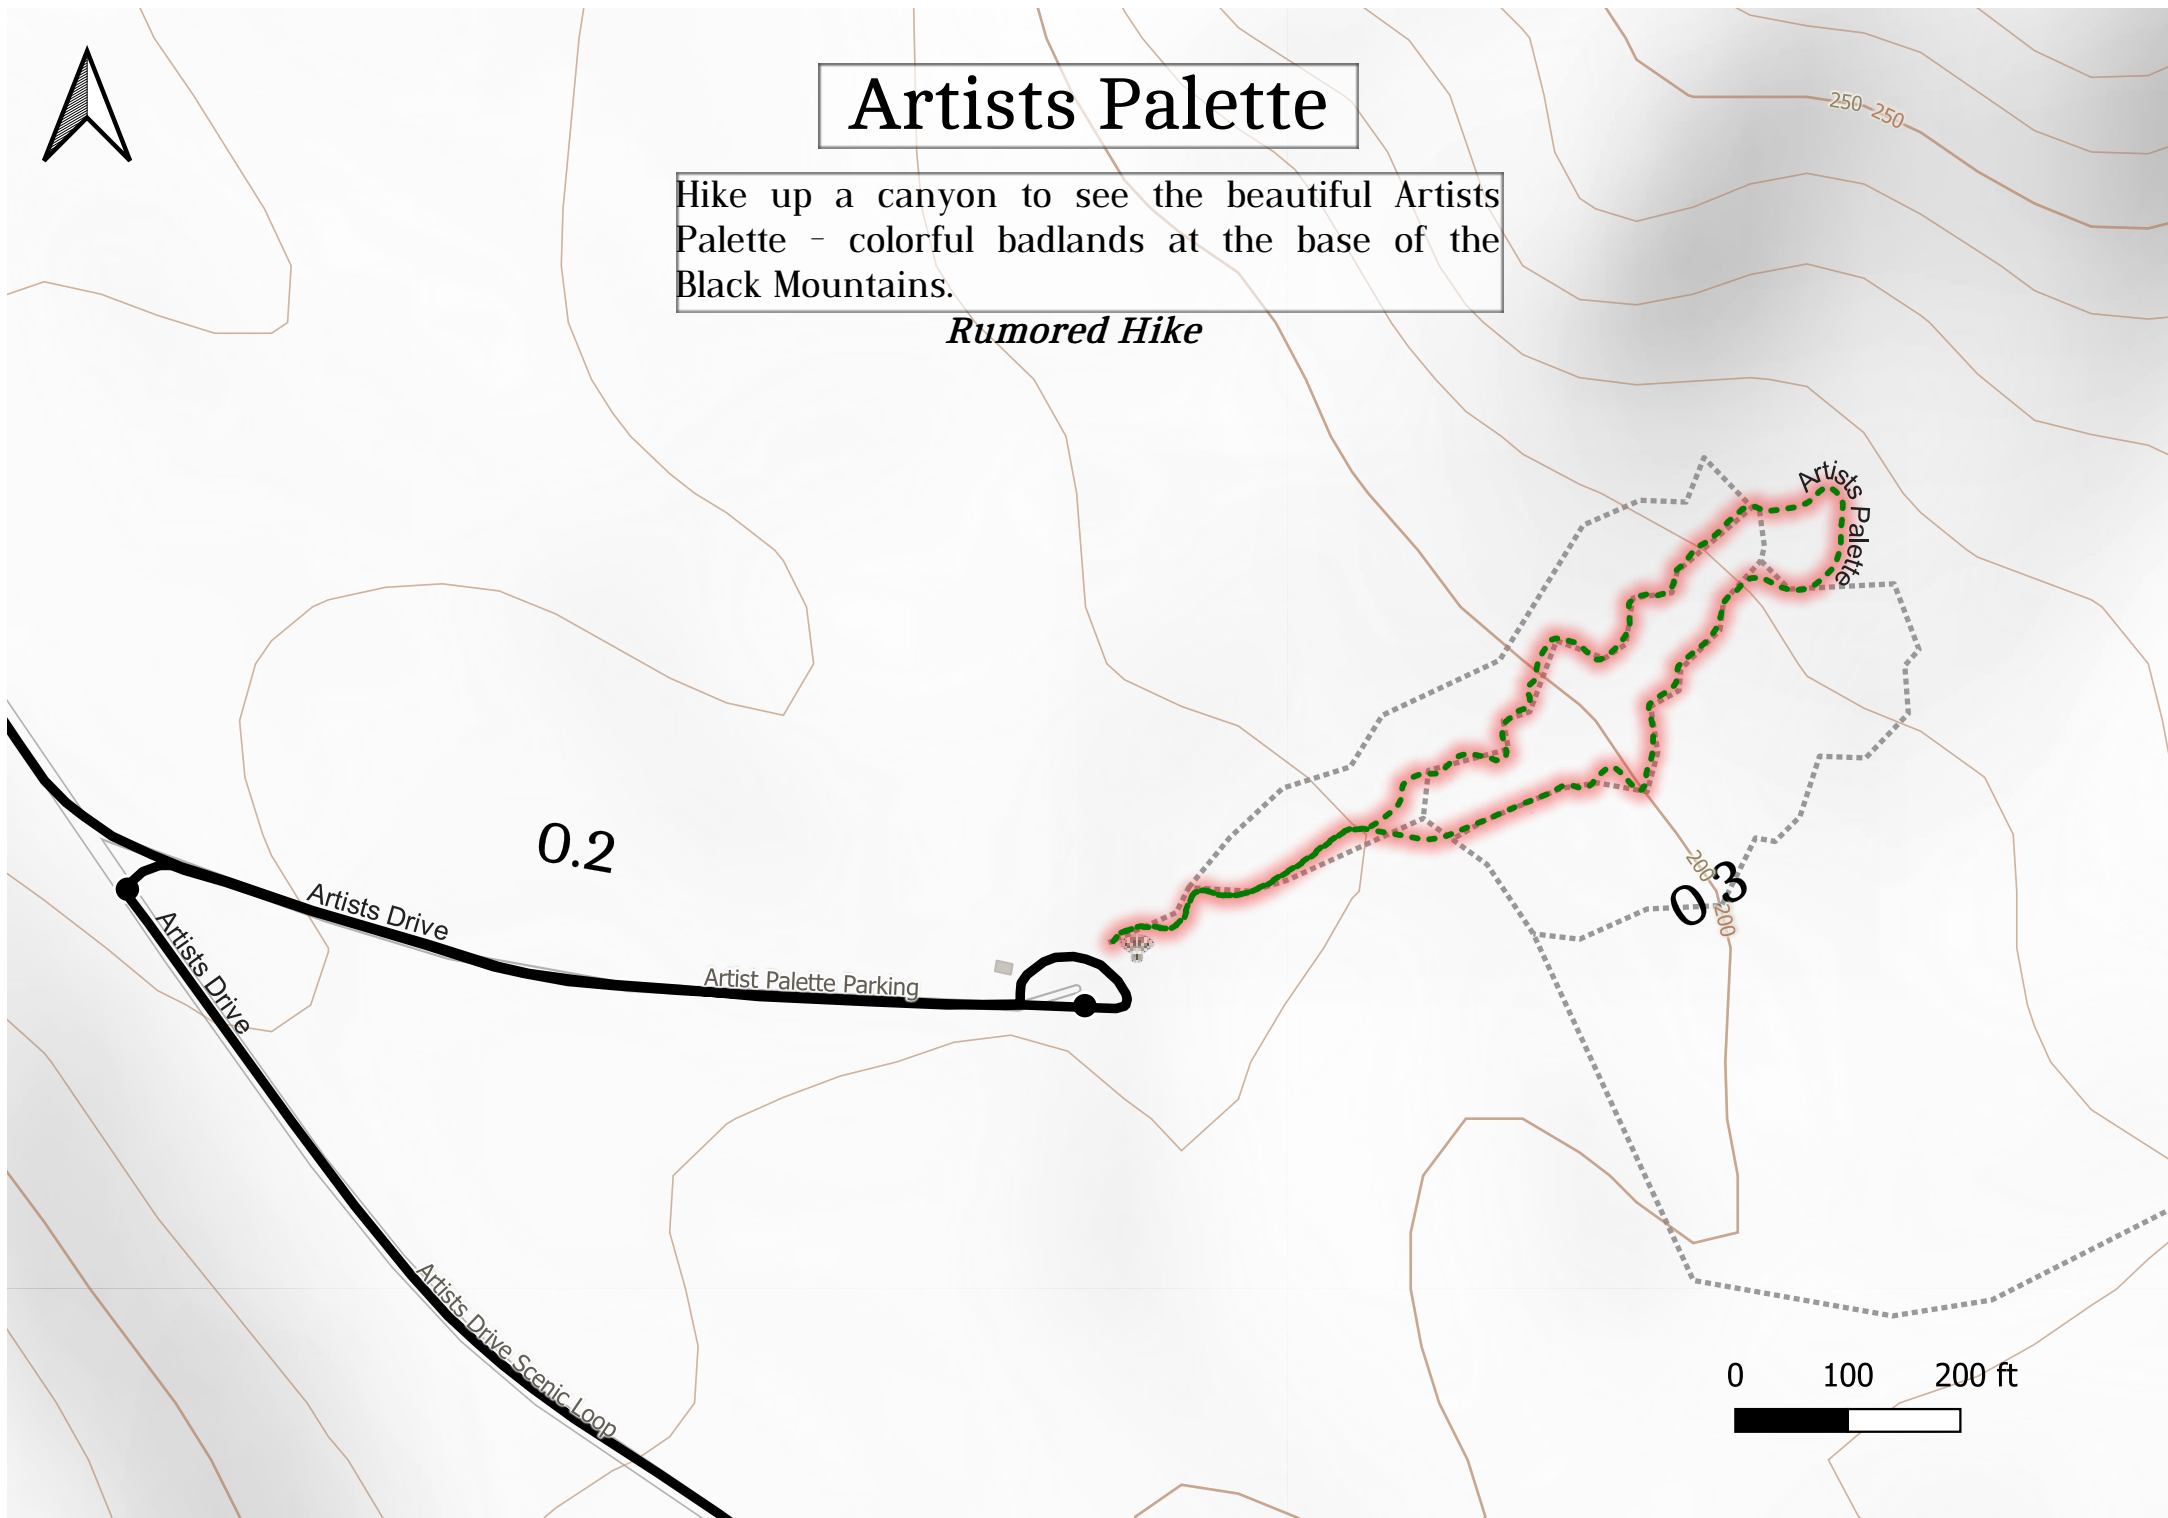

Artists Palette

Hike up a canyon to see the beautiful Artists Palette - colorful badlands at the base of the Black Mountains.

Rumored Hike

0.2

Artists Drive

Artists Drive

Artists Drive Scenic Loop

Artist Palette Parking